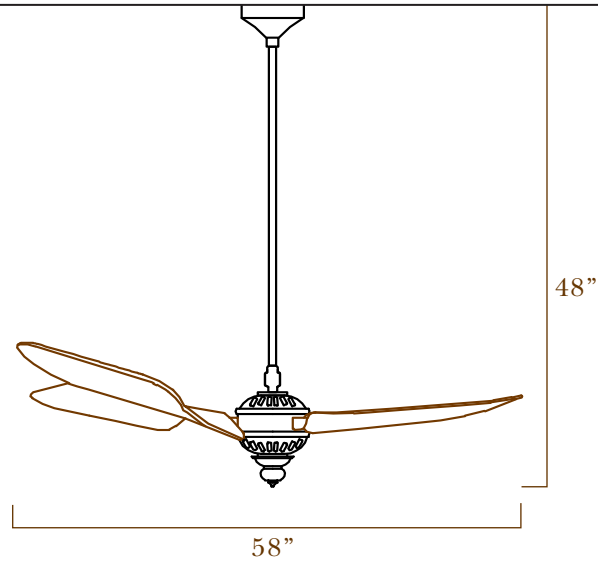

— THE MAESTRALINO —
Three Blade Ceiling Fan

ARIA VENTILATORI

Maestralino Ceiling Fan
with
OPTIONAL 24" DOWNROD

Maestralino Ceiling Fan
with
OPTIONAL 36" DOWNROD

Maestralino Ceiling Fan
with
OPTIONAL 48" DOWNROD

DOWNROD OPTIONS
for
— THE MAESTRALINO —
Three Blade Ceiling Fan

ARIA VENTILATORI