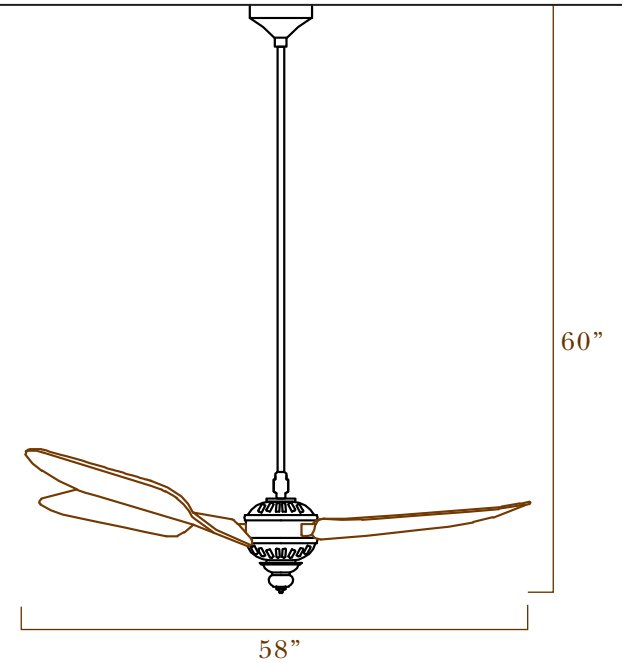

— THE MAESTRALINO —
Three Blade Ceiling Fan

ARIA VENTILATORI

Maestralino Ceiling Fan
with
OPTIONAL 24" DOWNROD

Maestralino Ceiling Fan
with
OPTIONAL 36" DOWNROD

Maestralino Ceiling Fan
with
OPTIONAL 48" DOWNROD

DOWNROD OPTIONS
for
— THE MAESTRALINO —
Three Blade Ceiling Fan

ARIA VENTILATORI