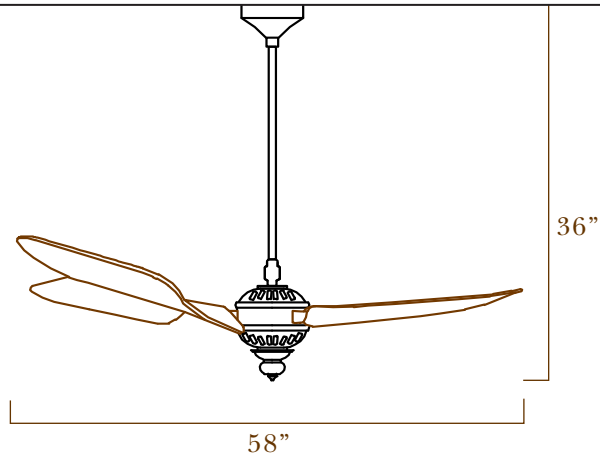

— THE MAESTRALINO —
Three Blade Ceiling Fan

ARIA VENTILATORI

Maestralino Ceiling Fan
with
OPTIONAL 24" DOWNROD

Maestralino Ceiling Fan
with
OPTIONAL 36" DOWNROD

Maestralino Ceiling Fan
with
OPTIONAL 48" DOWNROD

DOWNROD OPTIONS
for
— THE MAESTRALINO —
Three Blade Ceiling Fan

ARIA VENTILATORI